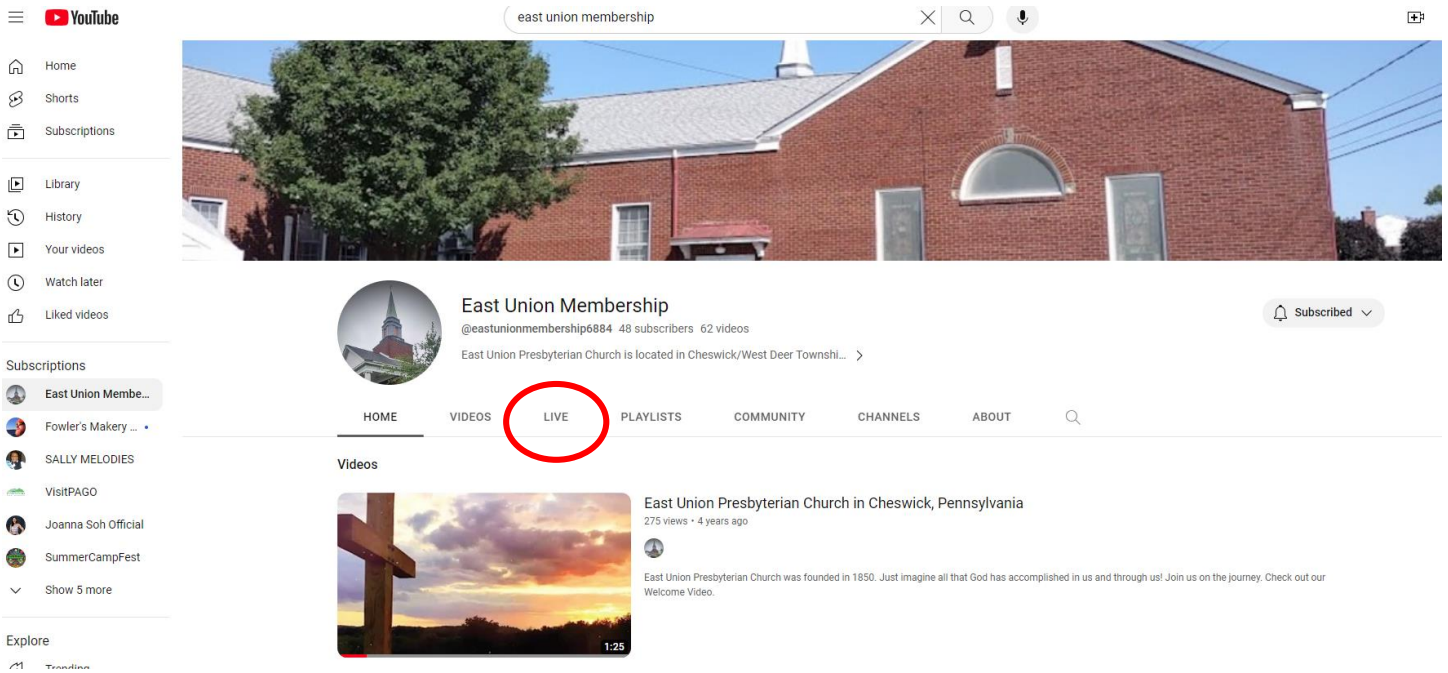

Directions on how to Access YouTube Online Services

1. Log onto Youtube.com, in the top search bar, type in “East Union Membership” and click the magnifying glass to search.

2. This will bring you to the search results, you will see East Union Membership. **FIRST**, click on the subscribe button (Circled below) **THEN** click on East Union Membership. (Red arrow)

3. This will bring you to our homepage. You will need to click on the Live button (Circled below)

4. Once you click the live button it will show all the past sermons. (Circled below)

Once you are subscribed, each week when you log onto YouTube.com, you can click on the subscriptions button and it will list your subscribed accounts.