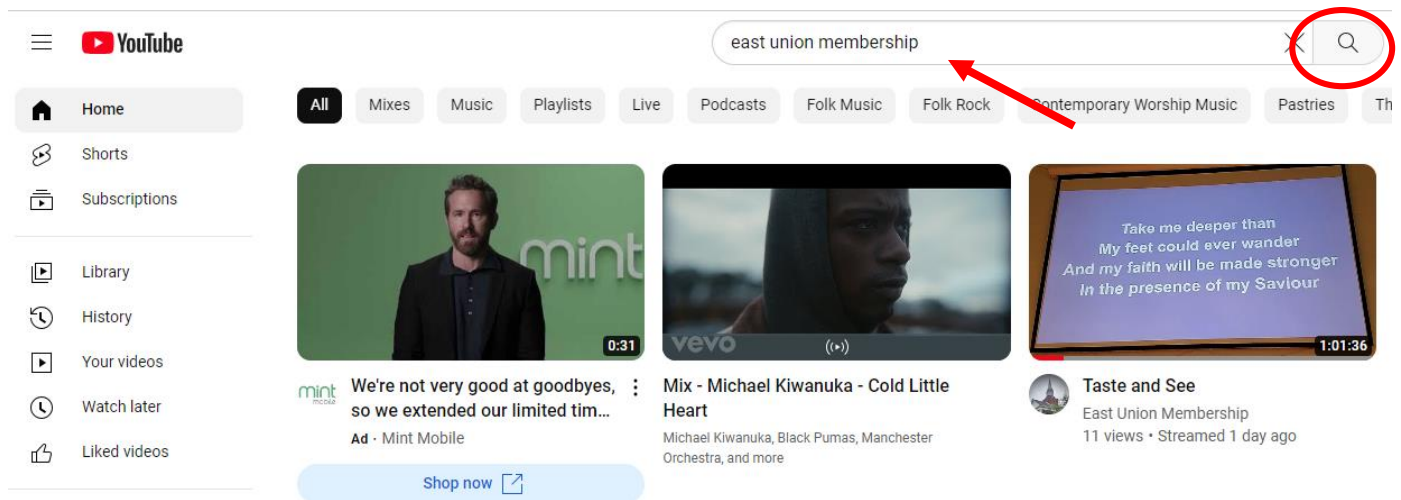

Directions on how to Access YouTube Online Services

1. Log onto Youtube.com, in the top search bar, type in “East Union Membership” and click the magnifying glass to search.

2. This will bring you to the search results, you will see East Union Membership. **FIRST**, click on the subscribe button (Circled below) **THEN** click on East Union Membership. (Red arrow)

3. This will bring you to our homepage. You will need to click on the Live button (Circled below)

4. Once you click the live button it will show all the past sermons. (Circled below)

Once you are subscribed, each week when you log onto YouTube.com, you can click on the subscriptions button and it will list your subscribed accounts.