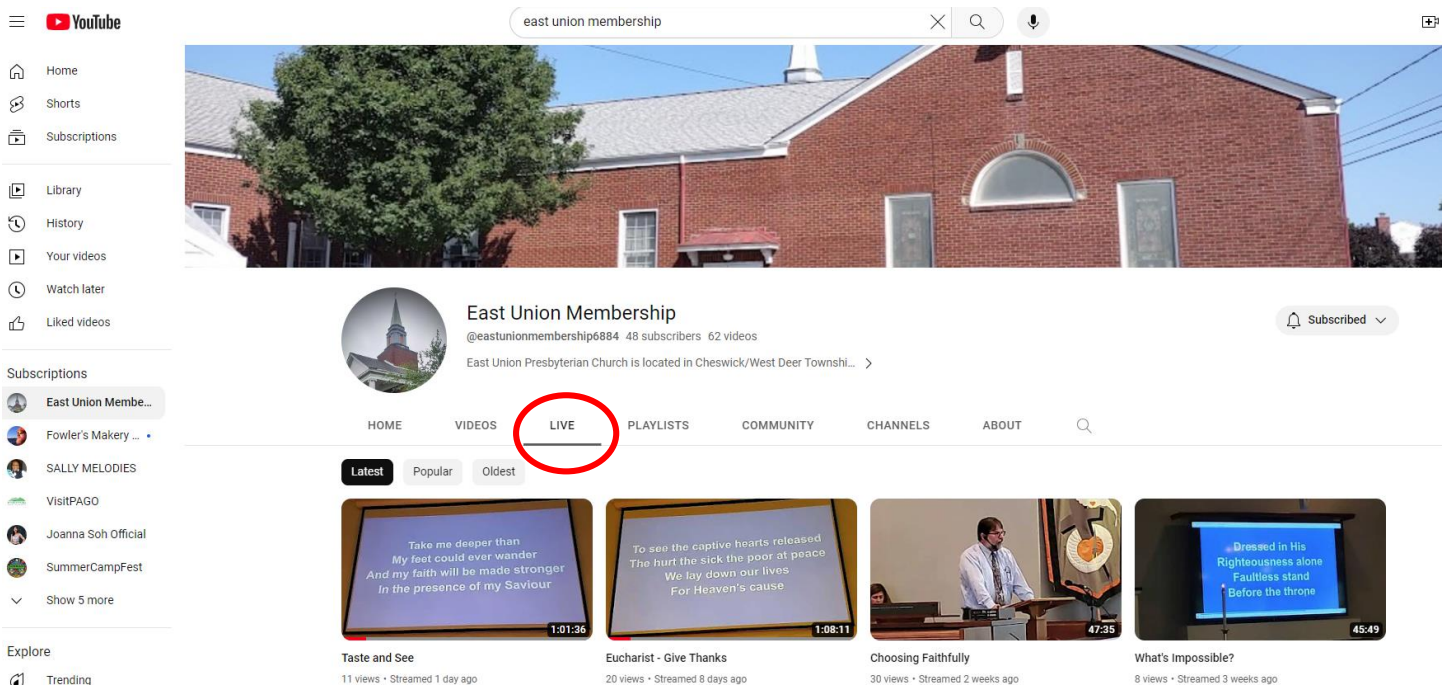

Directions on how to Access YouTube Online Services

1. Log onto Youtube.com, in the top search bar, type in “East Union Membership” and click the magnifying glass to search.

2. This will bring you to the search results, you will see East Union Membership. **FIRST**, click on the subscribe button (Circled below) **THEN** click on East Union Membership. (Red arrow)

3. This will bring you to our homepage. You will need to click on the Live button (Circled below)

4. Once you click the live button it will show all the past sermons. (Circled below)

Once you are subscribed, each week when you log onto YouTube.com, you can click on the subscriptions button and it will list your subscribed accounts.