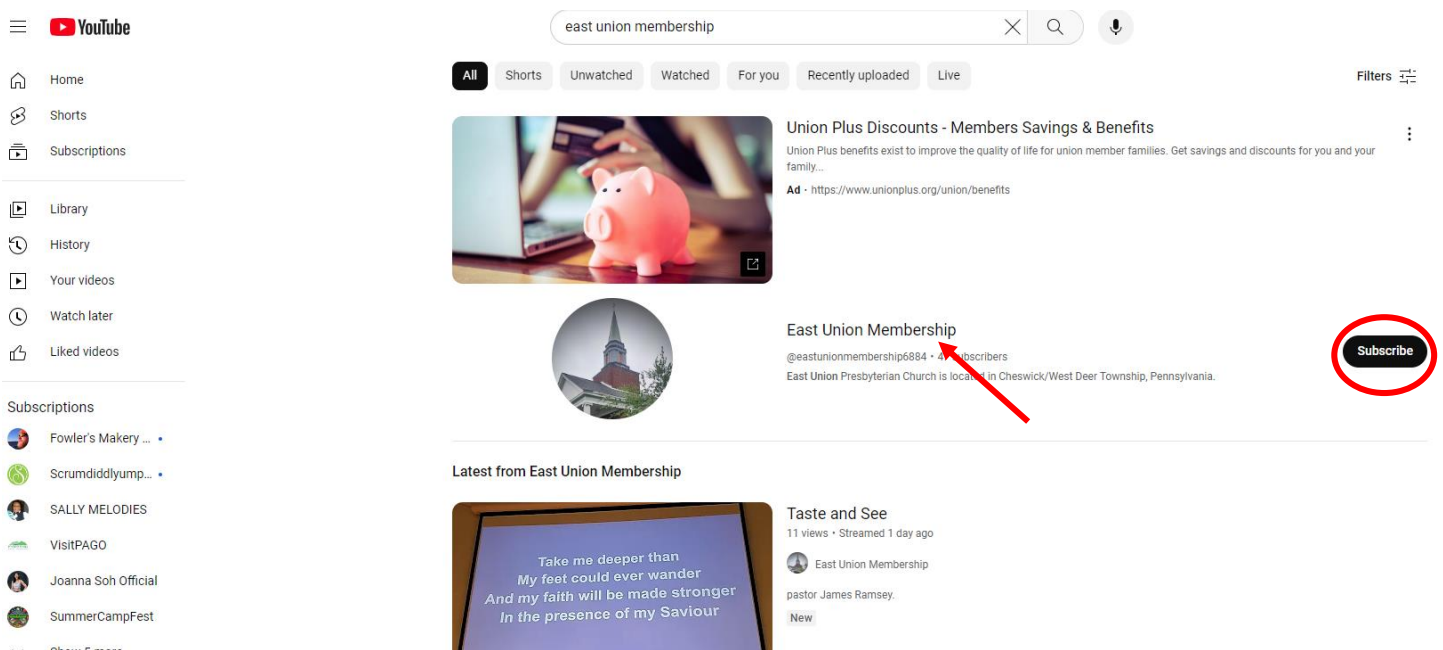

Directions on how to Access YouTube Online Services

1. Log onto Youtube.com, in the top search bar, type in “East Union Membership” and click the magnifying glass to search.

2. This will bring you to the search results, you will see East Union Membership. **FIRST**, click on the subscribe button (Circled below) **THEN** click on East Union Membership. (Red arrow)

3. This will bring you to our homepage. You will need to click on the Live button (Circled below)

4. Once you click the live button it will show all the past sermons. (Circled below)

Once you are subscribed, each week when you log onto YouTube.com, you can click on the subscriptions button and it will list your subscribed accounts.